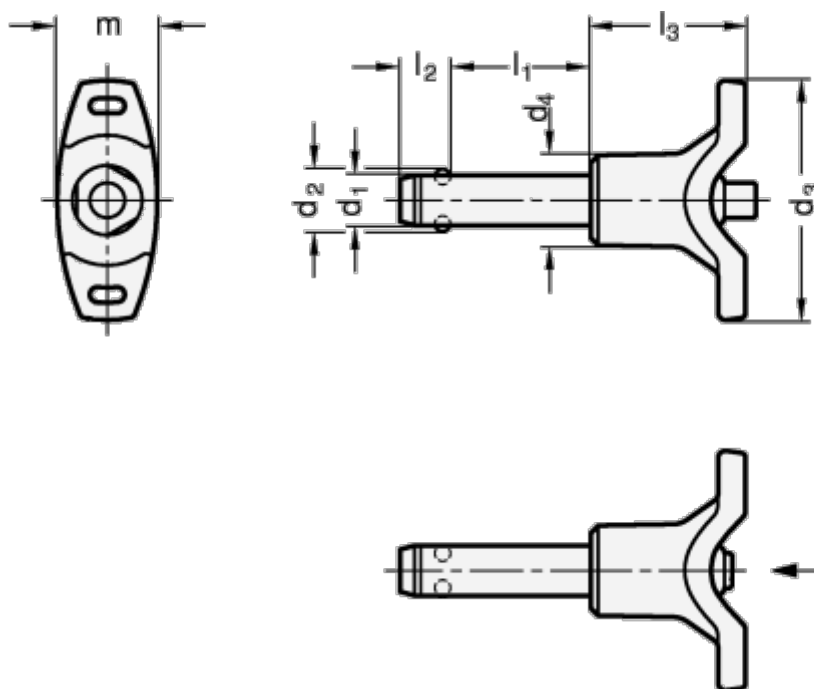

Article number: 2011381045

Description: E+G stainless steel-ball lock pin
GN 113.8-10-45

Measures

d1 = 10
d2 = 12.0
d3 = 48
d4 = 18.0
l1 = 45
l2 = 9.6
l3 = 31.0
m = 20.5

Resilience (N) = 100